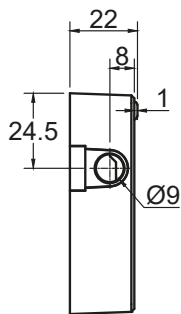

ELECTRONIC "REMOTE" SLAM LOCK

Application:

Ideal for cabinets and storage lockers in supermarkets or companies. Can be used for cabinet & sliding doors. Operated by use of remote key.

Specifications:

Black ABS lock body case and striker.
Operated by wireless technology (433 MHz)
Lock powered by 3 x AAA Batteries (NOT included)
Remote key powered by CR2032 lithium battery (NOT included)
REACH certified

Features:

Standalone lock (no wiring needed)
Remote opening within 10 meters
Low battery alarm function
Extern power cable may be connected
Push to open striking plate

Size:

Lock body: 72 x 59 x 22 mm (H/W/D)
Striker body: 64 x 22 x 22 mm (H/W/D)

User manual can be found on www.siso.dk

Item No.:

Lock & striker # 14.08.294
Remote key # 14.60.295

SISO A/S

Mileparken 11 Phone: (+45) 45 830 900
DK - 2740 Skovlunde (Copenhagen) E-mail: siso@siso.dk
Denmark Web: www.siso.dk